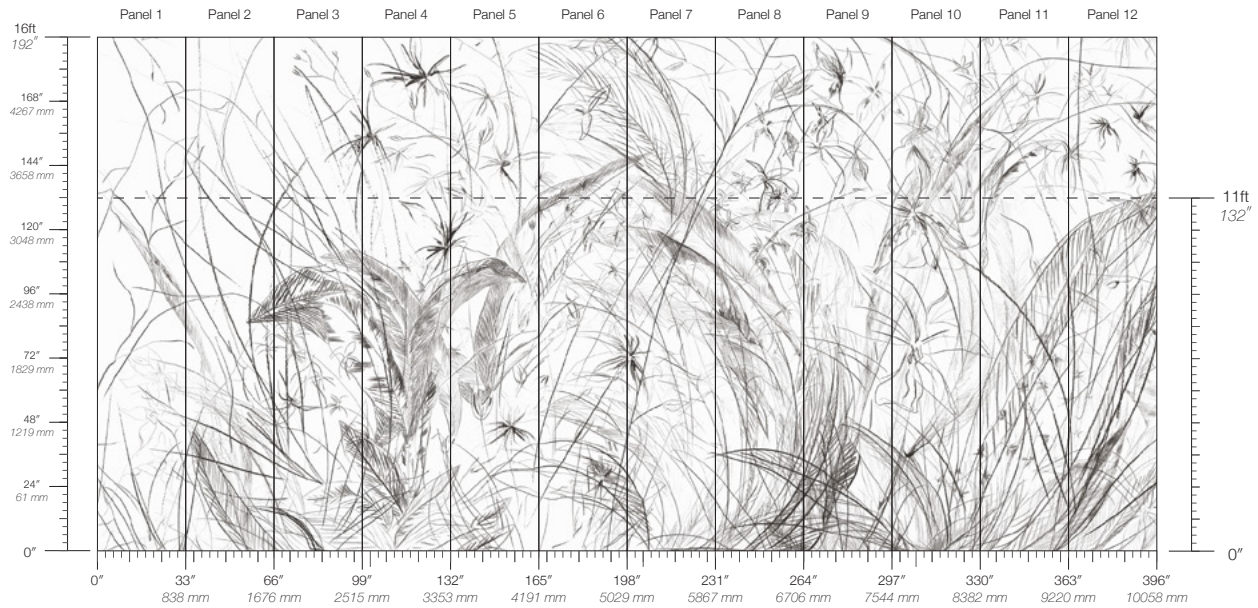

Wilds Crescent

Suitable for residential and some commercial projects

COLOR

Crescent

ITEM

4842

CONTENT

Woven Paper

PANEL WIDTH

33" / 838 mm trimmed

PANEL HEIGHT

132" / 3353 mm standard
192" / 4877 mm extended

REPEAT

Non-repeating

STOCK

Made to order

LEAD TIME

4 weeks to print

MINIMUM

1 panel

PRICE

Available upon request

ORIGIN

USA

DETAILS

Custom options available

MAINTENANCE

Vacuum lightly or brush gently

ENVIRONMENTAL

FSC Certified Content
Phthalate Free
Low VOC

SPECS

100% Cellulose Fiber
7.9 oz per linear yard
245 g per linear meter
Woven surface texture

TESTING

(US) ASTM E84 Adhered Class A

CONTACT

sales@calicowallpaper.com
+1 718 243 1705
57 Lisenard Street
New York, NY 10013 USA

DISCLAIMER

Refer to our website to see the full mural artwork. Reference the physical sample for color and texture. Panel maps represent mural artwork only.